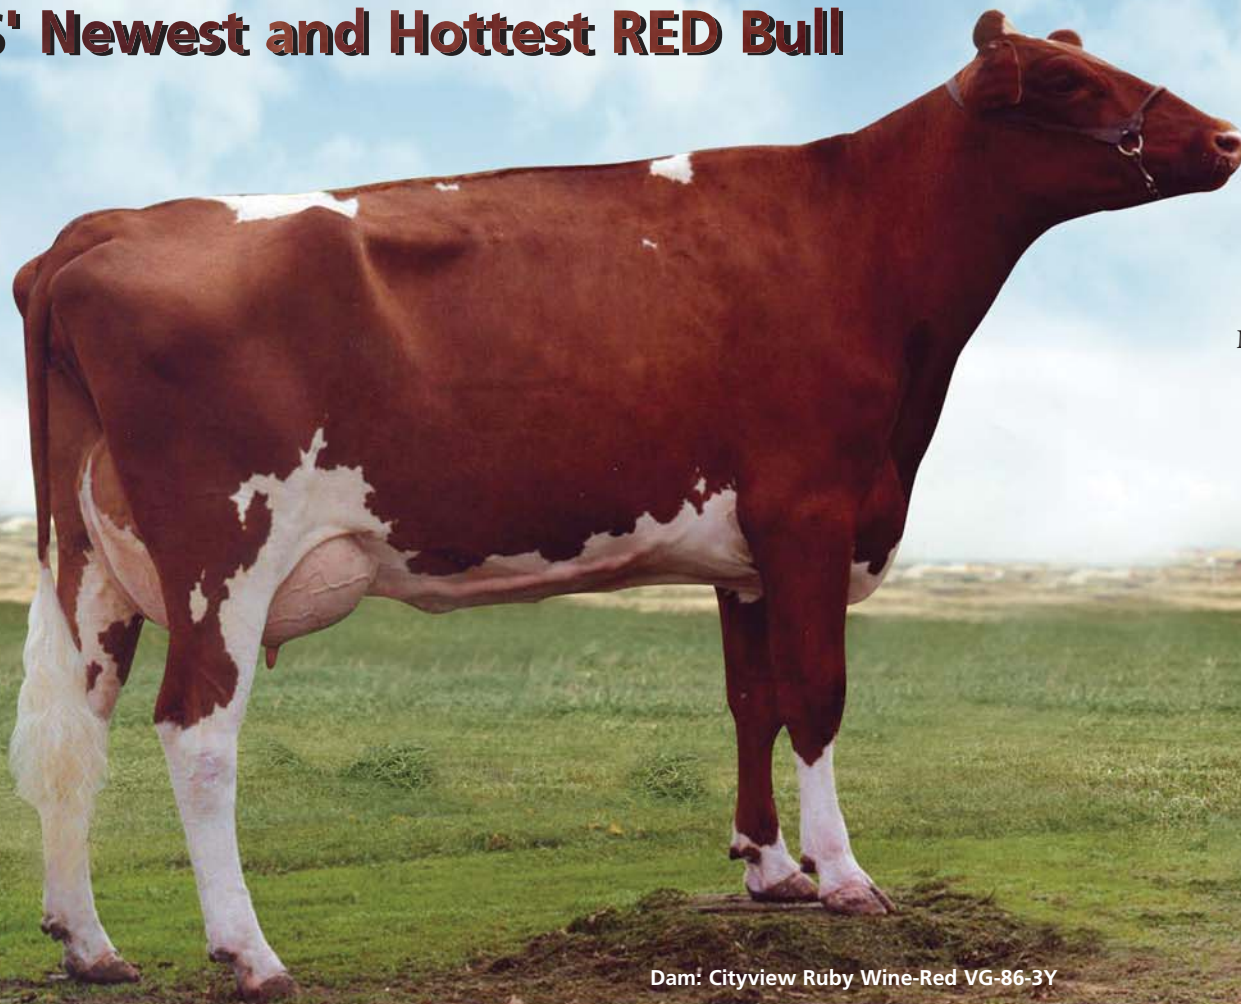

# 29HO0856 **April-Day WISCONSIN-RED**

Jordan-Red-ET X Rubens\*RC X Elegant

**ABS' Newest and Hottest RED Bull**

Dam: Cityview Ruby Wine-Red VG-86-3Y  
2-05 365d 26110M 3.8% 996F 3.0% 774P

MGD: Cityview Elegant Freckles-Red VG-85-3Y-CAN  
3-01 340d 28,748M 3.5% 1003F 2.9% 831P